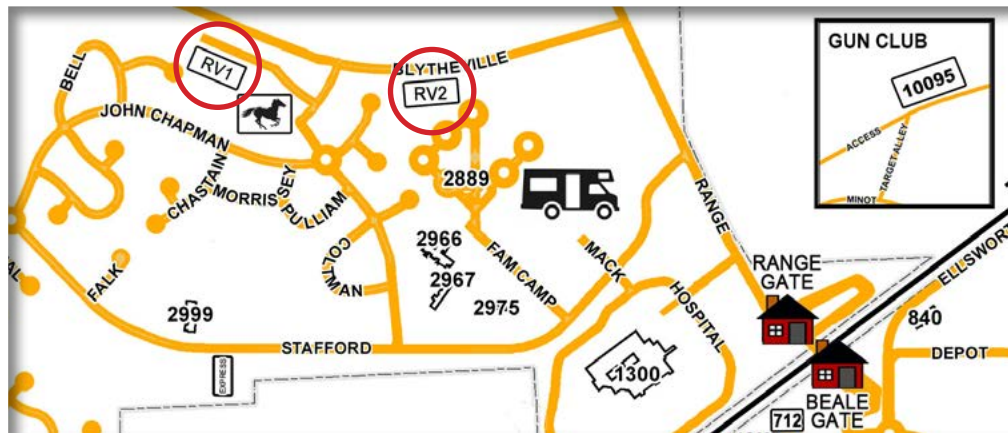

NELLIS OUTDOOR RECREATION

AIR FORCE

OUTDOOR RECREATION
NELLIS AFB

RV LONG TERM STORAGE LOTS

LOT SIZE	MONTHLY FEE
25' Lot (E1-E4, Please note that the E1-E6 discounted price is for Active Duty only).	\$10
25' Lot (E5-E6, Please note that the E1-E6 discounted price is for Active Duty only).	\$15
25' Lot (E7 & Above, DOD Civilians, Retirees, Guard, Reservists)	\$25
26' - 40' Lot	\$35
60' Pull-Through Lot	\$45